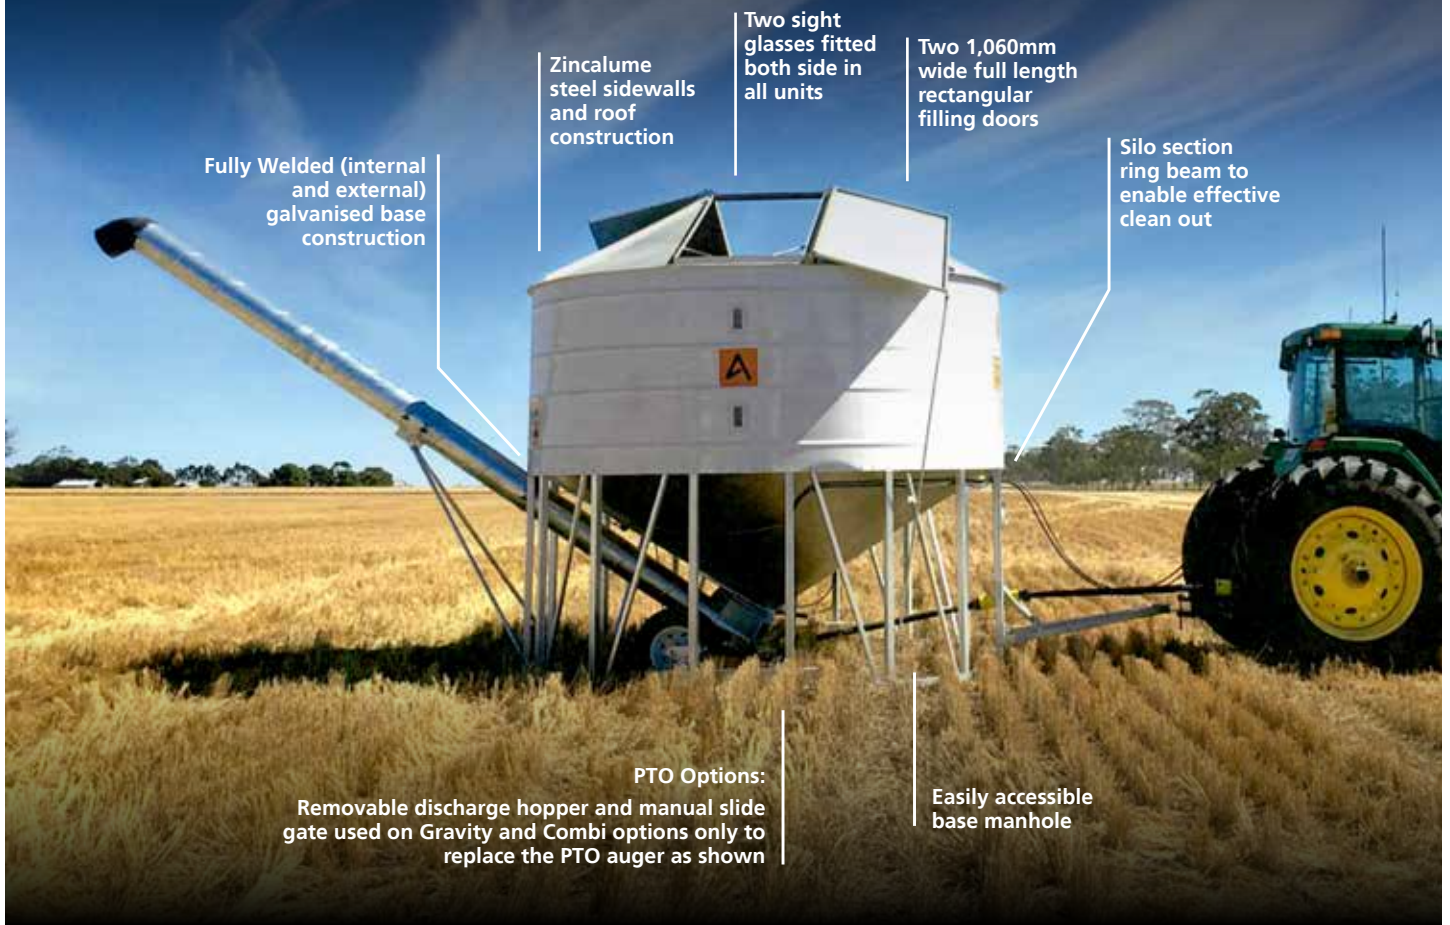

Optional: Caged Silo Ladder. Silo Aeration.

FERTILISER SILOS - 45 DEGREE CONE

Model	Tonnes	M ³	Diameter (m)	Height (m)	Auger (ft)
4550T	56	56	4.40	6.20	37
4560T	69	69	4.40	7.40	43
4570T	82	82	4.40	8.26	46

Optional: Caged Silo Ladder.

Call 1800 810 420 or email rural@ahrens.com.au

FIELD BINS

STANDARD FEATURES PTO FIELD BIN MODEL

GRAVITY FIELD BINS - 32 DEGREE CONE

Model	Tonnes	M ³	Diameter (m)	Height (m)
TG-4400-31	31	38	4.4	4.38
TG-4400-37	37	46	4.4	4.95