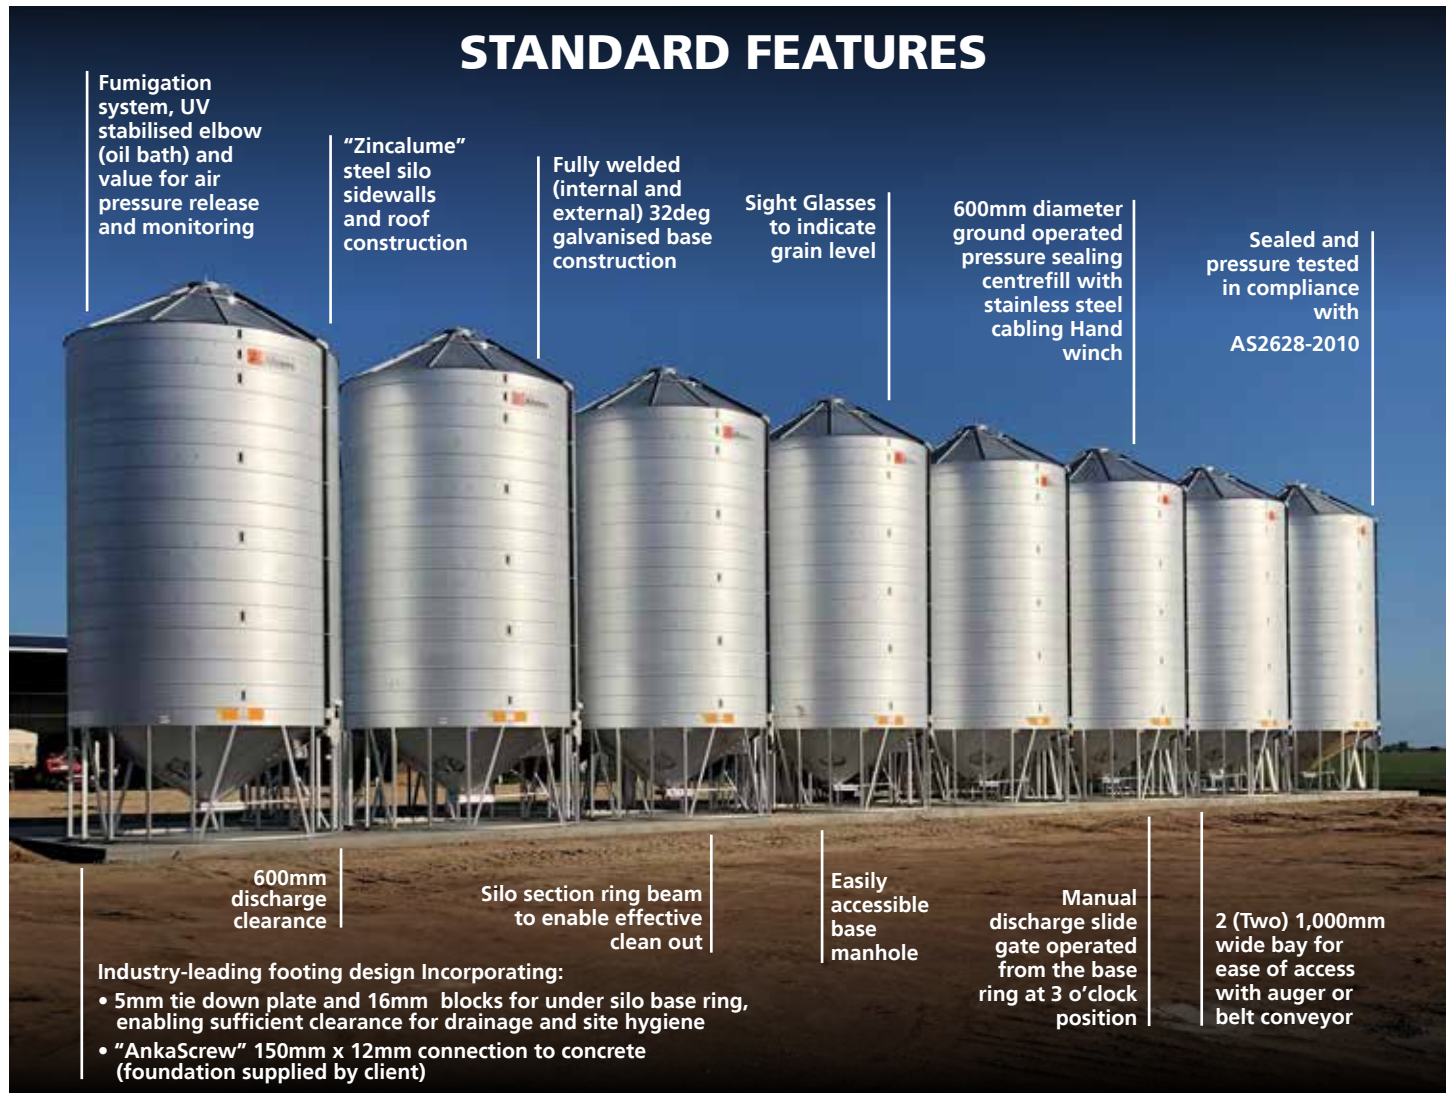

AHRENS

TRANSPORTABLE SILOS

**GAS LOCK
SEALED**

**5 YEAR
WARRANTY**

**AUSTRALIAN
MADE**

**DELIVERING INFRASTRUCTURE SOLUTIONS
FOR ALL YOUR ON FARM STORAGE NEEDS**

Ahrens

TRANSPORTABLE SILOS

STANDARD FEATURES

TRANSPORTABLE SILOS - 32 DEGREE CONE

Model	Tonnes	M ³	Diameter (m)	Height (m)	Auger (ft)
TS-4400-55	55	69	4.4	6.82	40
TS-4400-63	63	79	4.4	7.41	43
TS-4400-74	74	91	4.4	8.25	48
TS-4950-81	81	102	4.95	7.74	50
TS-4950-94	94	119	4.95	8.6	55
TS-4950-103	103	130	4.95	9.2	60
TS-4950-126	126	158	4.95	10.6	70

Optional: Caged Silo Ladder.

Call 1800 810 420 or email rural@ahrens.com.au

FIELD BINS

STANDARD FEATURES PTO FIELD BIN MODEL

GRAVITY FIELD BINS - 32 DEGREE CONE

Model	Tonnes	M ³	Diameter (m)	Height (m)
TG-4400-31	31	38	4.4	4.38
TG-4400-37	37	46	4.4	4.95